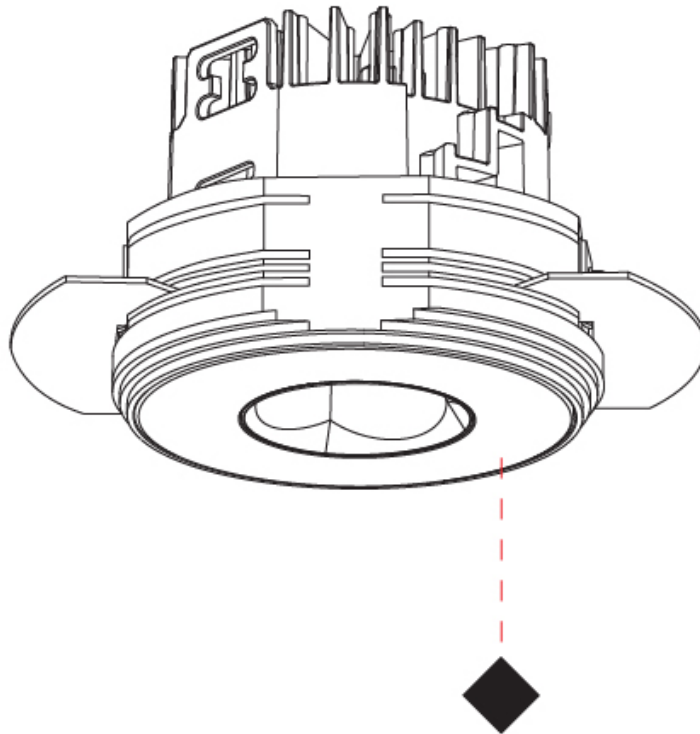

OIKO PRO ROUND FIXED TRIMLESS

A35878-

PROJECT _____

TYPE _____

SPECIFIER _____

QUANTITY _____

DATE _____

A