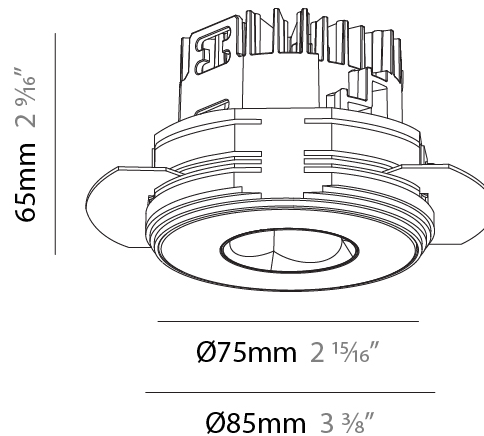

PHYSICAL

Aperture Sizes - Downlights: 1"
Shape: Round
Diameter (mm): 75
Diameter (in): 2 ¹⁵/₁₆
Height (mm): 65
Height (in): 2 ⁹/₁₆
Ceiling Thickness (mm): 10 / 12.5 / 15 / 25
Ceiling Thickness (in): 3/8 or 1/2 or 9/16 or 1
Min. Recessing Depth (mm): 70
Min. Recessing Depth (in): 2 ³/₄
Diffuser: Lens Pack - Spread Lens / Linear Spread Lens / Honeycomb Louver
Fixture Finish: SSR / BKV / CWI / CRY / HAB / UFT / ITA / RUA / FTG / MYG / LOD / PUS / FRO / FUP / KIA / POP / BLS / SPG / MEY / GOH / CHC / COM / ABZ / JAG / OBR / MOS / ROR
Fixture Material: Aluminum Die Cast
Cut-out Measurements: 68mm / 2 11/16" Diameter

ELECTRICAL

Lamp Type: LED (Zhaga Standard)
Input Wattage (W): 15
Total Output Wattage (W): 13.6
Dimming: Tri-Mode (Non-Dimming and Phase Dimming (120Vac only) and 0-10V Dimming)
Driver Included: No
Driver Location: Recessed Housing
Driver Type: Constant Current - Universal
Driver Class: Class 2
Input Voltage (V): 120 - 277
Constant Current (MA): 350

LED

Color Temperature (°K): 2700 / 3000 / 3500 / 4000
Max. Delivered Lumen (lm): 1295 / 1377 / 1442 / 1455
Nominal Lumen (lm): 1566 / 1665 / 1743 / 1759
CRI: >90 CRI
Lamp Life (hrs): 50000

OPTICAL

Reflector: 34
Adjustability: Fixed

RATINGS AND CERTIFICATIONS

Certified By: Certified for North American Standards
IP rating: IP20