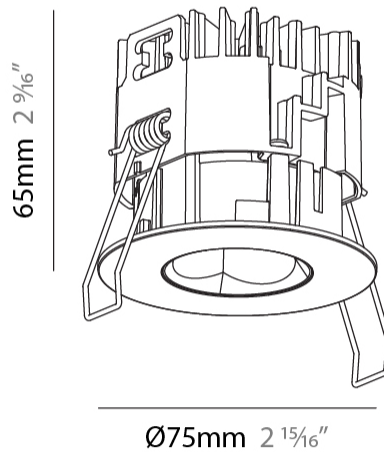

PHYSICAL

Aperture Sizes - Downlights: 1"
Shape: Round
Diameter (mm): 75
Diameter (in): 2 15/16
Height (mm): 65
Height (in): 2 9/16
Ceiling Thickness (mm): 1 - 25
Ceiling Thickness (in): 1/16 - 1 3/16
Min. Recessing Depth (mm): 70
Min. Recessing Depth (in): 2 3/4
Diffuser: Lens Pack - Spread Lens / Linear Spread Lens / Honeycomb Louver
Fixture Finish: SSR / BKV / CWI / CRY / HAB / UFT / ITA / RUA / FTG / MYG / LOD / PUS / FRO / FUP / KIA / POP / BLS / SPG / MEY / GOH / CHC / COM / ABZ / JAG / OBR / MOS / ROR
Fixture Material: Aluminum Die Cast
Cut-out Measurements: 68mm / 2 11/16" Diameter

ELECTRICAL

Lamp Type: LED (Zhaga Standard)
Input Wattage (W): 15
Total Output Wattage (W): 13.6
Dimming: Tri-Mode (Non-Dimming and Phase Dimming (120Vac only) and 0-10V Dimming)
Driver Included: No
Driver Location: Recessed Housing
Driver Type: Constant Current - Universal
Driver Class: Class 2
Housing: See Components
Input Voltage (V): 120 - 277
Constant Current (MA): 350

LED

Color Temperature (°K): 2700 / 3000 / 3500 / 4000
Max. Delivered Lumen (lm): 1295 / 1377 / 1442 / 1455
Nominal Lumen (lm): 1566 / 1665 / 1743 / 1759
CRI: >90 CRI
Lamp Life (hrs): 50000

OPTICAL

Reflector°: 34
Adjustability: Fixed

RATINGS AND CERTIFICATIONS

Certified By: Certified for North American Standards
IP rating: IP20